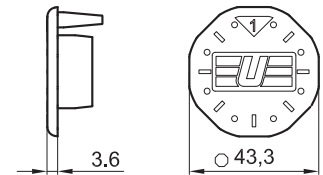

GR8C30 Ø30 mm Octagonal boom end cap

GR8C45 Ø45 mm Octagonal boom end cap

GR8C70 Ø70 mm Octagonal boom end cap