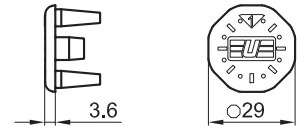

GR8C30 Ø30 mm Octagonal boom end cap

GR8C45 Ø45 mm Octagonal boom end cap

GR8C70 Ø70 mm Octagonal boom end cap