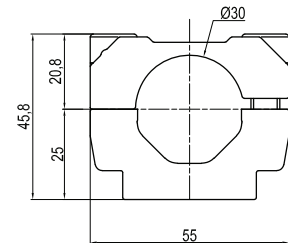

**GR8BC30 30 mm base connector**

	Tightening torque	Screw
<b>GR8BC30</b>	25 Nm	M8x25
<b>Material:</b>	Aluminium	
<b>Weight:</b>	0,1 kg	

**GR8BC45 45 mm base connector**

	Tightening torque	Screw
<b>GR8BC45</b>	25 Nm	M8x25
<b>Material:</b>	Aluminium	
<b>Weight:</b>	0,127 kg	

**GR8BC70 70 mm base connector**

	Tightening torque	Screw
<b>GR8R30D</b>	25 Nm	M8x25
<b>Material:</b>	Aluminium	
<b>Weight:</b>	0,3 kg	