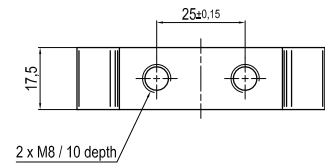

**GR8BC30 30 mm base connector**

	Tightening torque	Screw
<b>GR8BC30</b>	25 Nm	M8x25
<b>Material:</b>	Aluminium	
<b>Weight:</b>	0,1 kg	

**GR8BC45 45 mm base connector**

	Tightening torque	Screw
<b>GR8BC45</b>	25 Nm	M8x25
<b>Material:</b>	Aluminium	
<b>Weight:</b>	0,127 kg	

**GR8BC70 70 mm base connector**

	Tightening torque	Screw
<b>GR8R30D</b>	25 Nm	M8x25
<b>Material:</b>	Aluminium	
<b>Weight:</b>	0,3 kg	