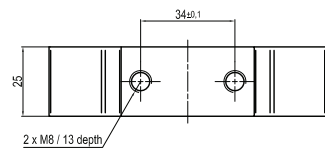

**GR8BC30 30 mm base connector**

	Tightening torque	Screw
<b>GR8BC30</b>	25 Nm	M8x25
<b>Material:</b>	Aluminium	
<b>Weight:</b>	0,1 kg	

**GR8BC45 45 mm base connector**

	Tightening torque	Screw
<b>GR8BC45</b>	25 Nm	M8x25
<b>Material:</b>	Aluminium	
<b>Weight:</b>	0,127 kg	

**GR8BC70 70 mm base connector**

	Tightening torque	Screw
<b>GR8R30D</b>	25 Nm	M8x25
<b>Material:</b>	Aluminium	
<b>Weight:</b>	0,3 kg	