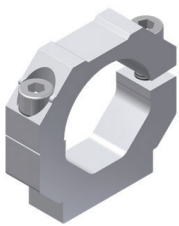

**GR8BC30 30 mm base connector**

	Tightening torque	Screw
<b>GR8BC30</b>	25 Nm	M8x25
<b>Material:</b>	Aluminium	
<b>Weight:</b>	0,1 kg	

**GR8BC45 45 mm base connector**

	Tightening torque	Screw
<b>GR8BC45</b>	25 Nm	M8x25
<b>Material:</b>	Aluminium	
<b>Weight:</b>	0,127 kg	

**GR8BC70 70 mm base connector**

	Tightening torque	Screw
<b>GR8R30D</b>	25 Nm	M8x25
<b>Material:</b>	Aluminium	
<b>Weight:</b>	0,3 kg	