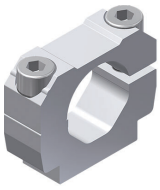

**GR8BC30 30 mm base connector**

	Tightening torque	Screw
<b>GR8BC30</b>	25 Nm	M8x25
<b>Material:</b>	Aluminium	
<b>Weight:</b>	0,1 kg	

**GR8BC45 45 mm base connector**

	Tightening torque	Screw
<b>GR8BC45</b>	25 Nm	M8x25
<b>Material:</b>	Aluminium	
<b>Weight:</b>	0,127 kg	

**GR8BC70 70 mm base connector**

	Tightening torque	Screw
<b>GR8R30D</b>	25 Nm	M8x25
<b>Material:</b>	Aluminium	
<b>Weight:</b>	0,3 kg	