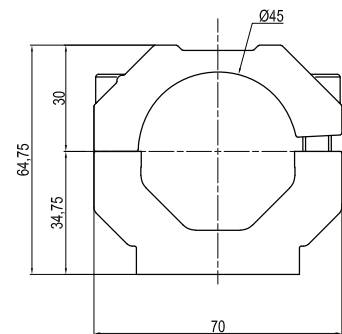

**GR8BC30 30 mm base connector**

	Tightening torque	Screw
<b>GR8BC30</b>	25 Nm	M8x25
<b>Material:</b>	Aluminium	
<b>Weight:</b>	0,1 kg	

**GR8BC45 45 mm base connector**

	Tightening torque	Screw
<b>GR8BC45</b>	25 Nm	M8x25
<b>Material:</b>	Aluminium	
<b>Weight:</b>	0,127 kg	

**GR8BC70 70 mm base connector**

	Tightening torque	Screw
<b>GR8R30D</b>	25 Nm	M8x25
<b>Material:</b>	Aluminium	
<b>Weight:</b>	0,3 kg	