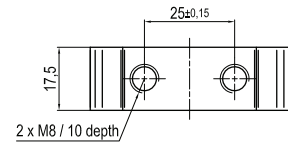

**GR8BC30 30 mm base connector**

	Tightening torque	Screw
<b>GR8BC30</b>	25 Nm	M8x25
<b>Material:</b>	Aluminium	
<b>Weight:</b>	0,1 kg	

**GR8BC45 45 mm base connector**

	Tightening torque	Screw
<b>GR8BC45</b>	25 Nm	M8x25
<b>Material:</b>	Aluminium	
<b>Weight:</b>	0,127 kg	

**GR8BC70 70 mm base connector**

	Tightening torque	Screw
<b>GR8R30D</b>	25 Nm	M8x25
<b>Material:</b>	Aluminium	
<b>Weight:</b>	0,3 kg	