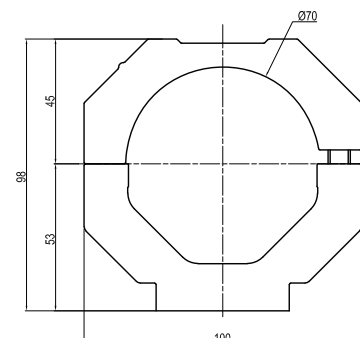

**GR8BC30 30 mm base connector**

	Tightening torque	Screw
<b>GR8BC30</b>	25 Nm	M8x25
<b>Material:</b>	Aluminium	
<b>Weight:</b>	0,1 kg	

**GR8BC45 45 mm base connector**

	Tightening torque	Screw
<b>GR8BC45</b>	25 Nm	M8x25
<b>Material:</b>	Aluminium	
<b>Weight:</b>	0,127 kg	

**GR8BC70 70 mm base connector**

	Tightening torque	Screw
<b>GR8R30D</b>	25 Nm	M8x25
<b>Material:</b>	Aluminium	
<b>Weight:</b>	0,3 kg	